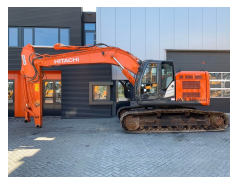

## Hitachi ZX 225 USR LC-5B

**Brand**

**Model**

**Year of manufacture**

**Internal stock No.**

**Undercarriage**

**Engine**

**Gross weight**

Hitachi

ZX 225 USR LC-5B

2015

3886

75

Isuzu AI-4HK1X

24900 kg

166 pk

310.00 cm

9,2 x 3,1 x 2,95 m

Ja / Yes

Array

Array

Array

HITACHI ZX 225 USR LC - 5B Year of manufacture: 2015 Undercarriage chain and sprockets approx 75% remaining - rear view camera - 700 mm pads / 3m10 wide