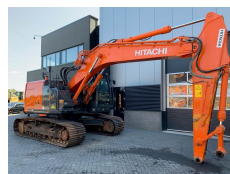

## Hitachi ZX 225 USR LC-5B

**Brand**

**Model**

**Year of manufacture**

**Internal stock No.**

**Undercarriage**

**Engine**

**Gross weight**

Hitachi

ZX 225 USR LC-5B

2015

3886

75

Isuzu AI-4HK1X

24900 kg

166 pk

310.00 cm

9,2 x 3,1 x 2,95 m

Ja / Yes

Array

Array

Array

HITACHI ZX 225 USR LC - 5B Year of manufacture: 2015 Undercarriage chain and sprockets approx 75% remaining - rear view camera - 700 mm pads / 3m10 wide