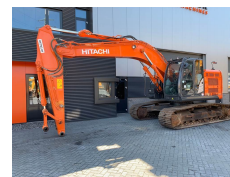

## Hitachi ZX 225 USR LC-5B

**Brand**

**Model**

**Year of manufacture**

**Internal stock No.**

**Undercarriage**

**Engine**

**Gross weight**

Hitachi

ZX 225 USR LC-5B

2015

3886

75

Isuzu AI-4HK1X

24900 kg

166 pk

310.00 cm

9,2 x 3,1 x 2,95 m

Ja / Yes

Array

Array

Array

HITACHI ZX 225 USR LC - 5B Year of manufacture: 2015 Undercarriage chain and sprockets approx 75% remaining - rear view camera - 700 mm pads / 3m10 wide