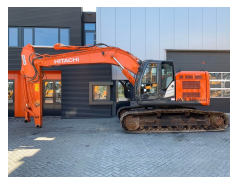

Hitachi ZX 225 USR LC-5B

Brand

Model

Year of manufacture

Internal stock No.

Undercarriage

Engine

Gross weight

Engine output

Track width

Transport dimensions (LxWxH)

Original colour

Delivery terms

Certificates

Gebruikte machines

150_Rupsgraafmachines

Hitachi

ZX 225 USR LC-5B

2015

3886

75

Isuzu AI-4HK1X

24900 kg

166 pk

310.00 cm

9,2 x 3,1 x 2,95 m

Ja / Yes

Array

Array

Array

HITACHI ZX 225 USR LC - 5B Year of manufacture: 2015 Undercarriage chain and sprockets approx 75% remaining - rear view camera - 700 mm pads / 3m10 wide