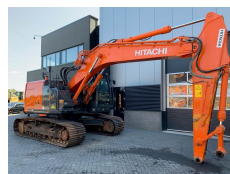

Hitachi ZX 225 USR LC-5B

Brand

Model

Year of manufacture

Internal stock No.

Undercarriage

Engine

Gross weight

Engine output

Track width

Transport dimensions (LxWxH)

Original colour

Delivery terms

Certificates

Gebruikte machines

150_Rupsgraafmachines

Hitachi

ZX 225 USR LC-5B

2015

3886

75

Isuzu AI-4HK1X

24900 kg

166 pk

310.00 cm

9,2 x 3,1 x 2,95 m

Ja / Yes

Array

Array

Array

HITACHI ZX 225 USR LC - 5B Year of manufacture: 2015 Undercarriage chain and sprockets approx 75% remaining - rear view camera - 700 mm pads / 3m10 wide