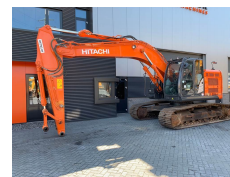

Hitachi ZX 225 USR LC-5B

Brand

Model

Year of manufacture

Internal stock No.

Undercarriage

Engine

Gross weight

Engine output

Track width

Transport dimensions (LxWxH)

Original colour

Delivery terms

Certificates

Gebruikte machines

150_Rupsgraafmachines

Hitachi

ZX 225 USR LC-5B

2015

3886

75

Isuzu AI-4HK1X

24900 kg

166 pk

310.00 cm

9,2 x 3,1 x 2,95 m

Ja / Yes

Array

Array

Array

HITACHI ZX 225 USR LC - 5B Year of manufacture: 2015 Undercarriage chain and sprockets approx 75% remaining - rear view camera - 700 mm pads / 3m10 wide