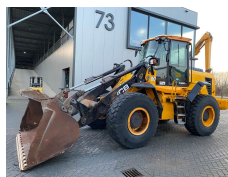

JCB 436E HT Loader 2011

Brand

Gebruikte machines

Model

110_Wielladers

Year of manufacture

JCB

Internal stock No.

436E HT Loader 2011

Hours of use

2011

Gross weight

6212

Body type

7775 h

Cabin type

CUMMINS QSB 6.7

Original colour

175 pk

Tyre brand

40.00 km/h

Front tyres / undercarriage remaining

yes

Rear tyres remaining

JCB 436e HT Wheelloader Year of manufacture: 2011 Hours: 7.775 Weight: 15.200 KG Engine: CUMMINS QSB 6.7 Power: 129 kW /175 HP Tires: 20.5R25" Radial 65-70% - Original Paint - Low hour machine - GP Bucket